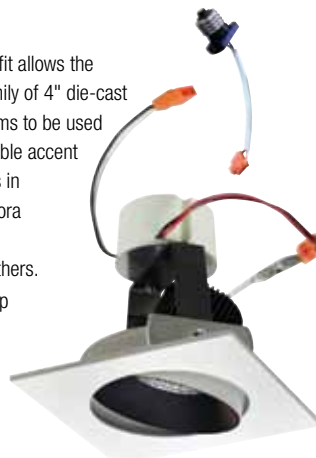

IOLITE Series

1", 2" and 4" Modular LED Adjustable Downlights Dedicated and Retrofit

Nora Lighting and NSpec are proud to introduce lolite, the new 1" downlight and 2" and 4" adjustable. Available in dedicated and retrofit, square and round designs. The die-cast aluminum trims feature sharp, clean edges and can be aimed down for general lighting or adjusted to highlight or wall wash a focal point. The lolite modular system allows users to field change the beam spread without the use of tools. The lolite LED module is 14W and produces 600 (1") and 800 (2" and 4") lumens and 95 CRI in various kelvin temperatures. The lolite family and comes in IC new construction, remodel, and 4" retrofit.

4" Square Deep Regress Trim
NIO-4SD27X(finish) 27K
NIO-4SD30X(finish) 30K
NIO-4SD40X(finish) 40K
BW, BZ, HW, MPW, NN, WW

4" Iolite retrofit allows the complete family of 4" die-cast aluminum trims to be used as 4" adjustable accent or downlights in existing 4" Nora housings or housing by others. Requires deep 4" housing.